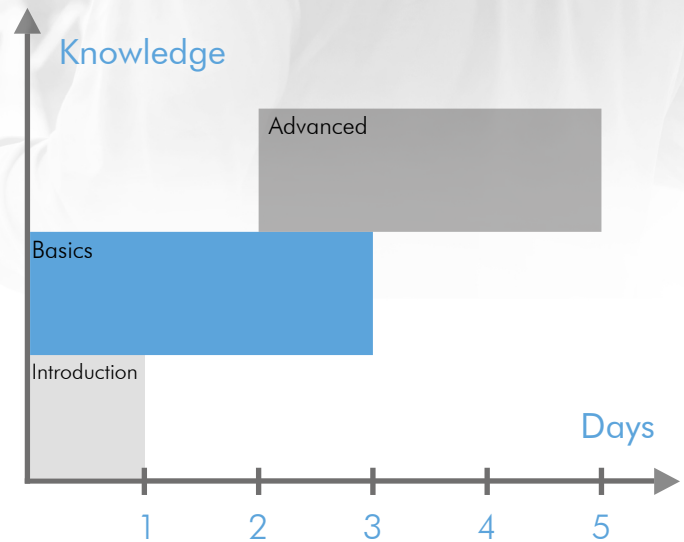

RailSys® Training - Master rail transport planning

While it is possible to use RailSys® intuitively, we would like to offer to teach your employees the handling of our software. Thus, they learn how to use RailSys® properly and can bring your results to perfection. All of the workshops can take place at your premises, at RMCon International, Hanover, or at RMCon Australia, Sydney. If required, the training courses can of course also be held online.